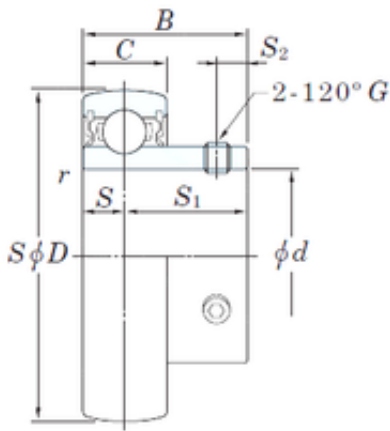

# NTN PRECISION AXLE CORP.

SKF NTN Snr NSK Koyo Insert Ball Bearing  
 Sb201 Sb202 Sb203 Sb204 Sb205 Sb206 Sb207  
 Sb208 Sb209 Sb210 with Plastic Pillow Blocks

Bearing No. Sb201

Size	12x40x22 mm
Bore Diameter	12 mm
Outer Diameter	40 mm
Width	22 mm
d	12 mm
D	40 mm
B	22 mm
C	12 mm
S1	16 mm
r min.	0,6 mm
S	6 mm
S2	4 mm
Thread (G)	M5 × 0,5
Weight	0,1 Kg
Basic dynamic load rating (C)	9,55 kN
Basic static load rating (C0)	4,8 kN

Sb201 Bearing 2D drawings and 3D CAD models