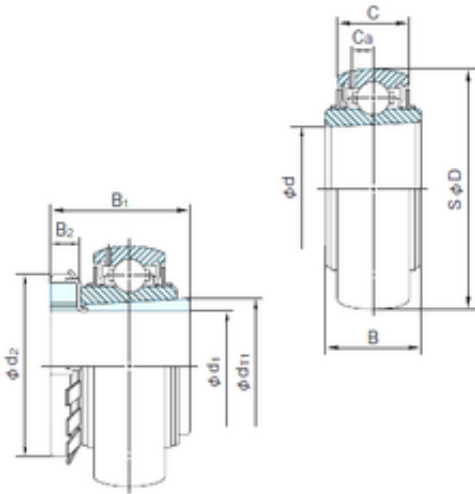

NTN PRECISION AXLE CORP.

45 mm x 100 mm x 37 mm NACHI UK309+H2309 deep groove ball bearings

Bearing No. UK309+H2309

UK309+H2309 Bearing 2D drawings and 3D CAD models

Size	45x100x37 mm
Bore Diameter	45 mm
Outer Diameter	100 mm
Width	37 mm
d	45 mm
d1	40 mm
D	100 mm
B	37 mm
C	30 mm
Ca	9 mm
d2	65 mm
B1	50 mm
B2	11 mm
Weight	1.31 Kg
Basic dynamic load rating (C)	51,5 kN