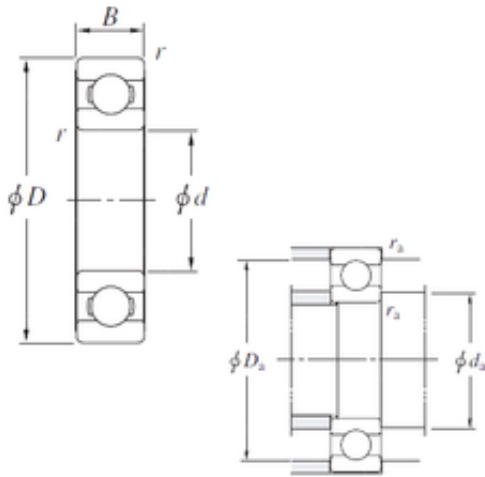

NTN PRECISION AXLE CORP.

1200 mm x 1450 mm x 112 mm KOYO SB1200 deep groove ball bearings

Bearing No. SB1200

Size	1200x1450x112 mm
Bore Diameter	1200 mm
Outer Diameter	1450 mm
Width	112 mm
d	1200 mm
D	1450 mm
B	112 mm
r min.	7,5 mm
da min.	1232 mm
Da max.	1418 mm
ra max.	6 mm
Weight	363 Kg
Basic dynamic load rating (C)	915 kN
Basic static load rating (C0)	2580 kN

SB1200 Bearing 2D drawings and 3D CAD models