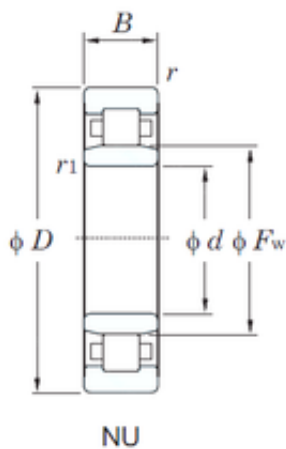

NTN PRECISION AXLE CORP.

50 mm x 90 mm x 23 mm KOYO NU2210R cylindrical roller bearings

Bearing No. NU2210R

Size	50x90x23 mm
Bore Diameter	50 mm
Outer Diameter	90 mm
Width	23 mm
d	50 mm
Fw	59.5 mm
D	90 mm
B	23 mm
C	23 mm
r min.	1.1 mm
r1 min.	1.1 mm
Weight	0.580 Kg
Basic dynamic load rating (C)	79.7 kN
Basic static load rating (C0)	91.5 kN
(Grease) Lubrication Speed	6400 r/min
Bearing No.	NU2210R
r(min)	1.1
r1(min)	1.1
Cr	99.5
C0r	91.5
Cu	12.1
Grease lub.	6400
Oil lub.	8500
Ew	-
d1	-

NU2210R Bearing 2D drawings and 3D CAD models

NTN PRECISION AXLE CORP.

B1	-
B2	-
da(min)	-
db(min)	56.5
db(max)	58
dc(min)	-
dd(min)	-
Da(max)	83.5
Db(max)	-
Db(min)	-
ra(max)	1
rb(max)	1
(Refer.)Mass(kg)	0.580