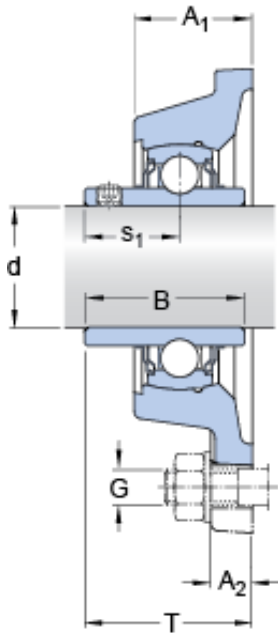

NTN PRECISION AXLE CORP.

FY 60 TF/VA228 Bearing 2D drawings and 3D CAD models

SKF FY 60 TF/VA228 bearing units

Bearing No. FY 60 TF/VA228

Size	52x60x17 mm
Bore Diameter	52 mm
Outer Diameter	60 mm
Width	17 mm
d	60 mm
A ₁	52 mm
A ₂	17 mm
J	143 mm
L	175 mm
T	73.7 mm
H	19 mm
B	65.1 mm
S ₁	39.7 mm
Basic dynamic load rating - C	52.7 kN
Basic static load rating - C ₀	36 kN
Limiting speed	100 r/min
Limiting temperature - T	350 ° C
Mass bearing unit	4.65 kg
Grub (set) screw - G ₂	M10x1
Hexagonal key size for grub screw - H	5 mm
Recommended tightening torque for grub screw	16.5 N · m
Category	Bearings
Inventory	0.0

NTN PRECISION AXLE CORP.

Manufacturer Name	SKF
Minimum Buy Quantity	N/A
Weight / Kilogram	0
Product Group	M06110
A ₁	52 mm
A ₂	17 mm
N	19 mm
s ₁	39.7 mm
Basic dynamic load rating C	52.7 kN
Basic static load rating C ₀	36 kN
Limiting temperature T max.	350 ° C
Grub (set) screw G ₂	M10x1
Hexagonal key size for grub screw N	5 mm
Attachment bolts, recommended metric size G	16 mm